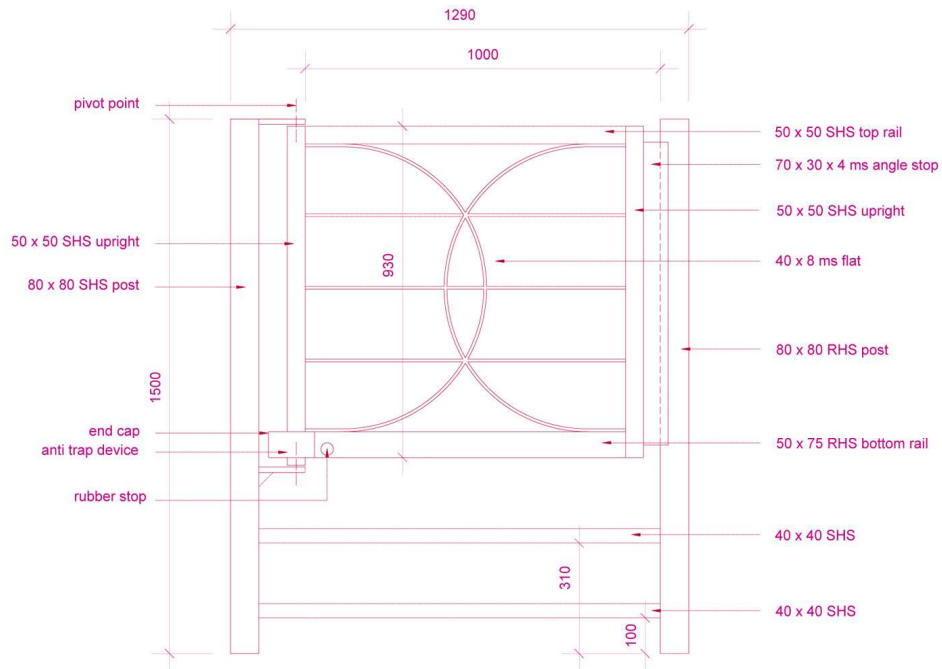

Estate Specification Sheet

1000 EG 5

- Safe • Reliable • Quiet

1000 EG 5

Plan