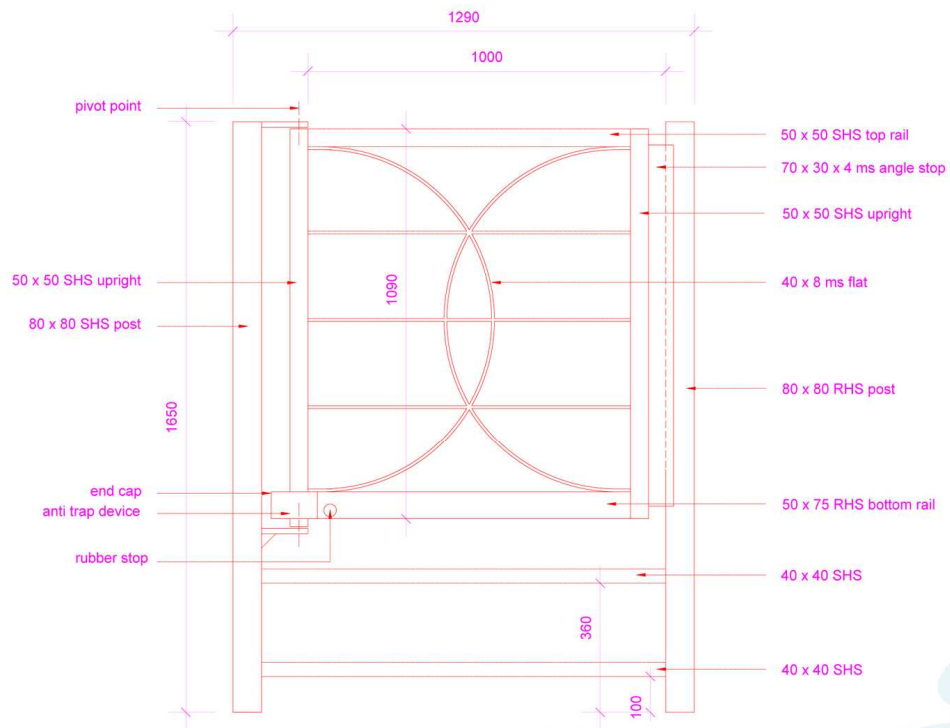

Estate Specification Sheet

1200 EG 5

• Safe • Reliable • Quiet

1200 EG 5